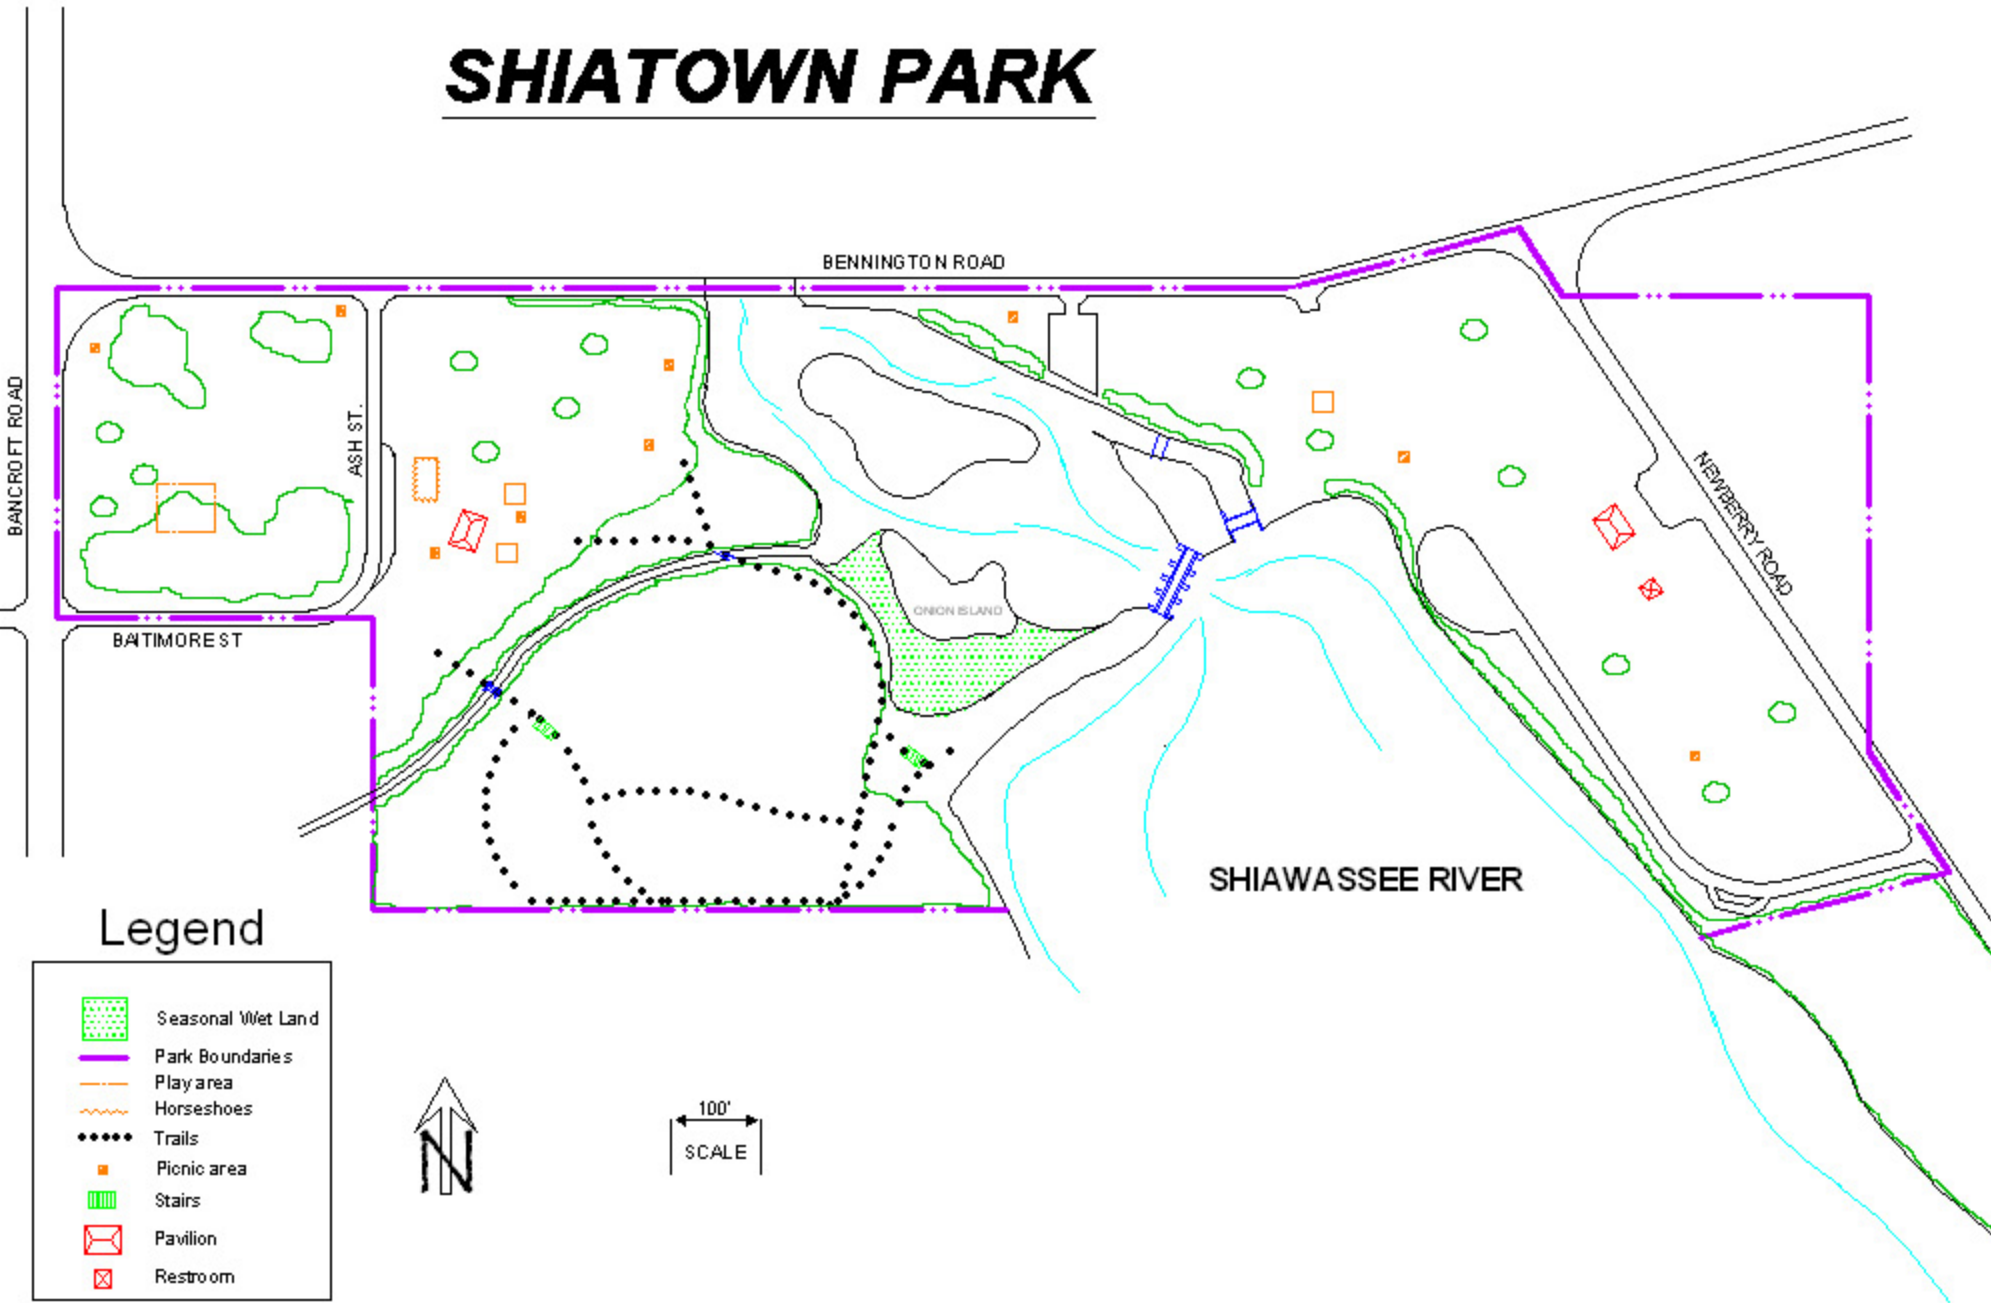

SHIATOWN PARK

Legend

- Seasonal Wet Land
- Park Boundaries
- Play area
- Horseshoes
- Trails
- Picnic area
- Stairs
- Pavilion
- Restroom